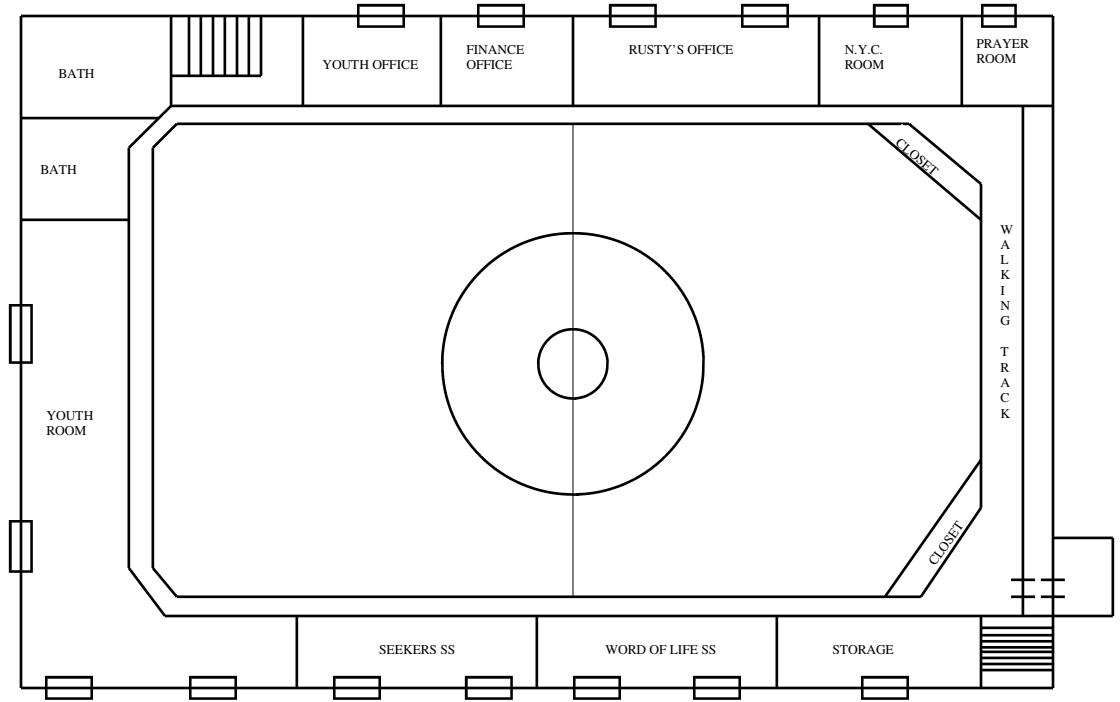

SPRINGVILLE FIRST UNITED METHODIST CHURCH

467-7866

SPRINGVILLE FIRST CHRISTIAN LIFE CEN- TER

467-7866