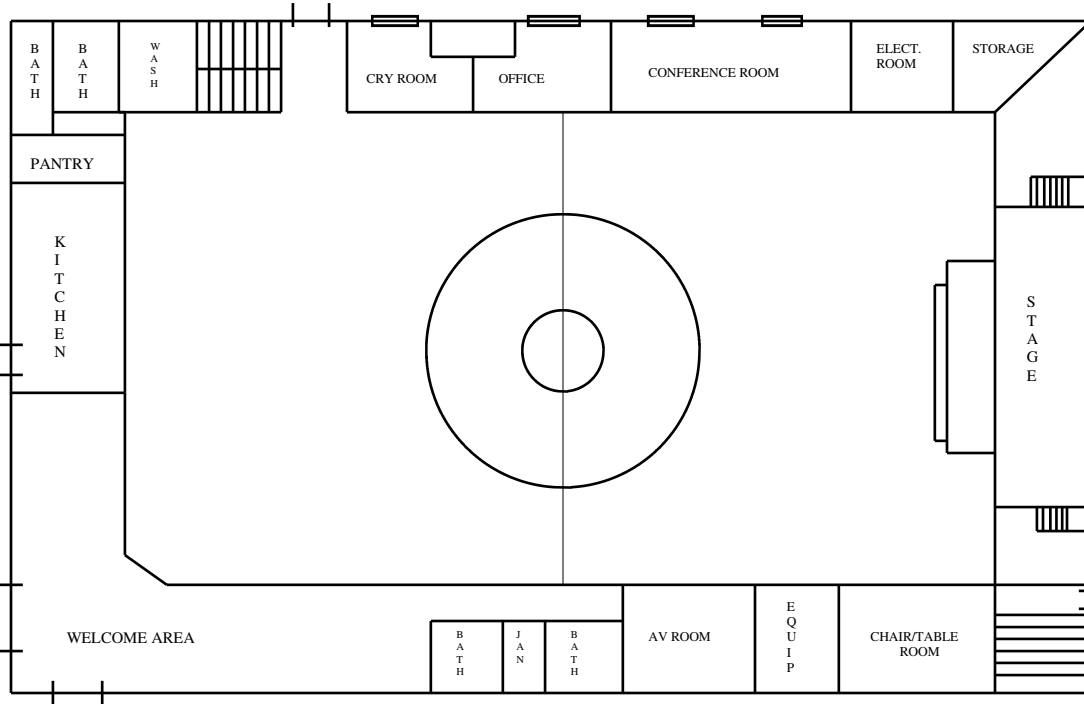

SPRINGVILLE FIRST UNITED METHODIST CHURCH

467-7866

SPRINGVILLE FIRST CHRISTIAN LIFE CEN- TER

467-7866